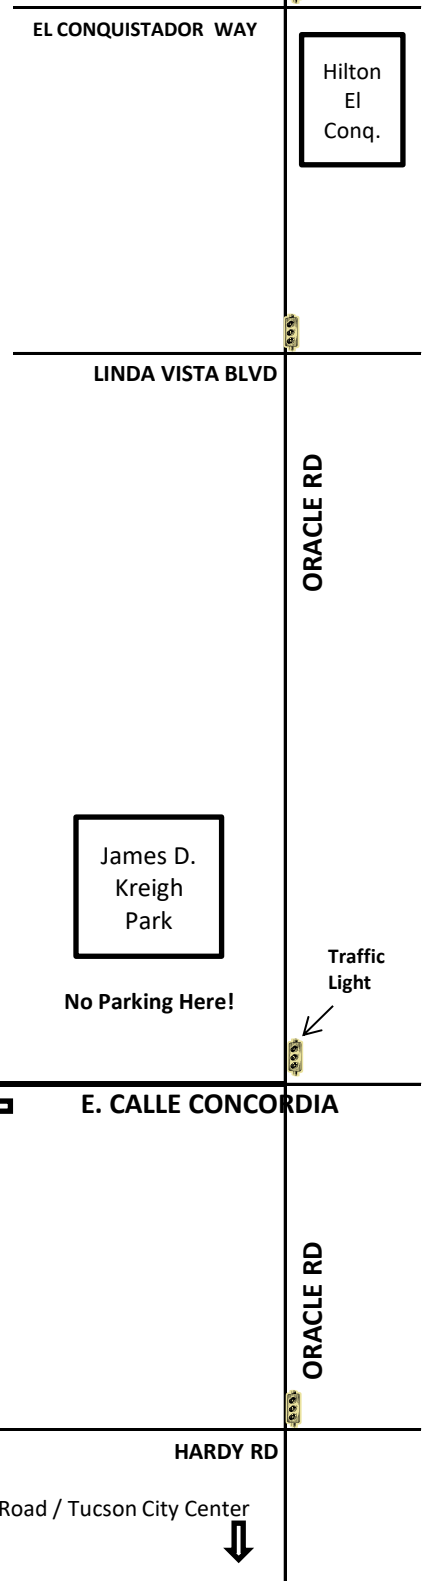

**DAMASCUS BAKERIES HALF MARATHON**  
**CDO HIGH SCHOOL - SHUTTLE PARKING MAP**  
 25 W. Calle Concordia, Oro Valley, AZ 85704  
 Start Time: 7:30am

**Buses depart from 5:15am - 5:40am!**

**HALF MARATHON PARKING ONLY**

From **Oracle Road**, turn West onto **Calle Concordia**, passing James Kreigh Park (on your right). Just after the Park, you will see Canyon Del Oro High School, on the right. There are 2 parking lots at CDO H.S. Please pass the school building and turn right into the driveway on the west side of the school. The lot on the east side (next to Kreigh Park) is only for overflow parking. Please follow the instructions of the parking officials. After parking your vehicle, walk to the bus pick-up areas located on the south side of the High School building on Calle Concordia.