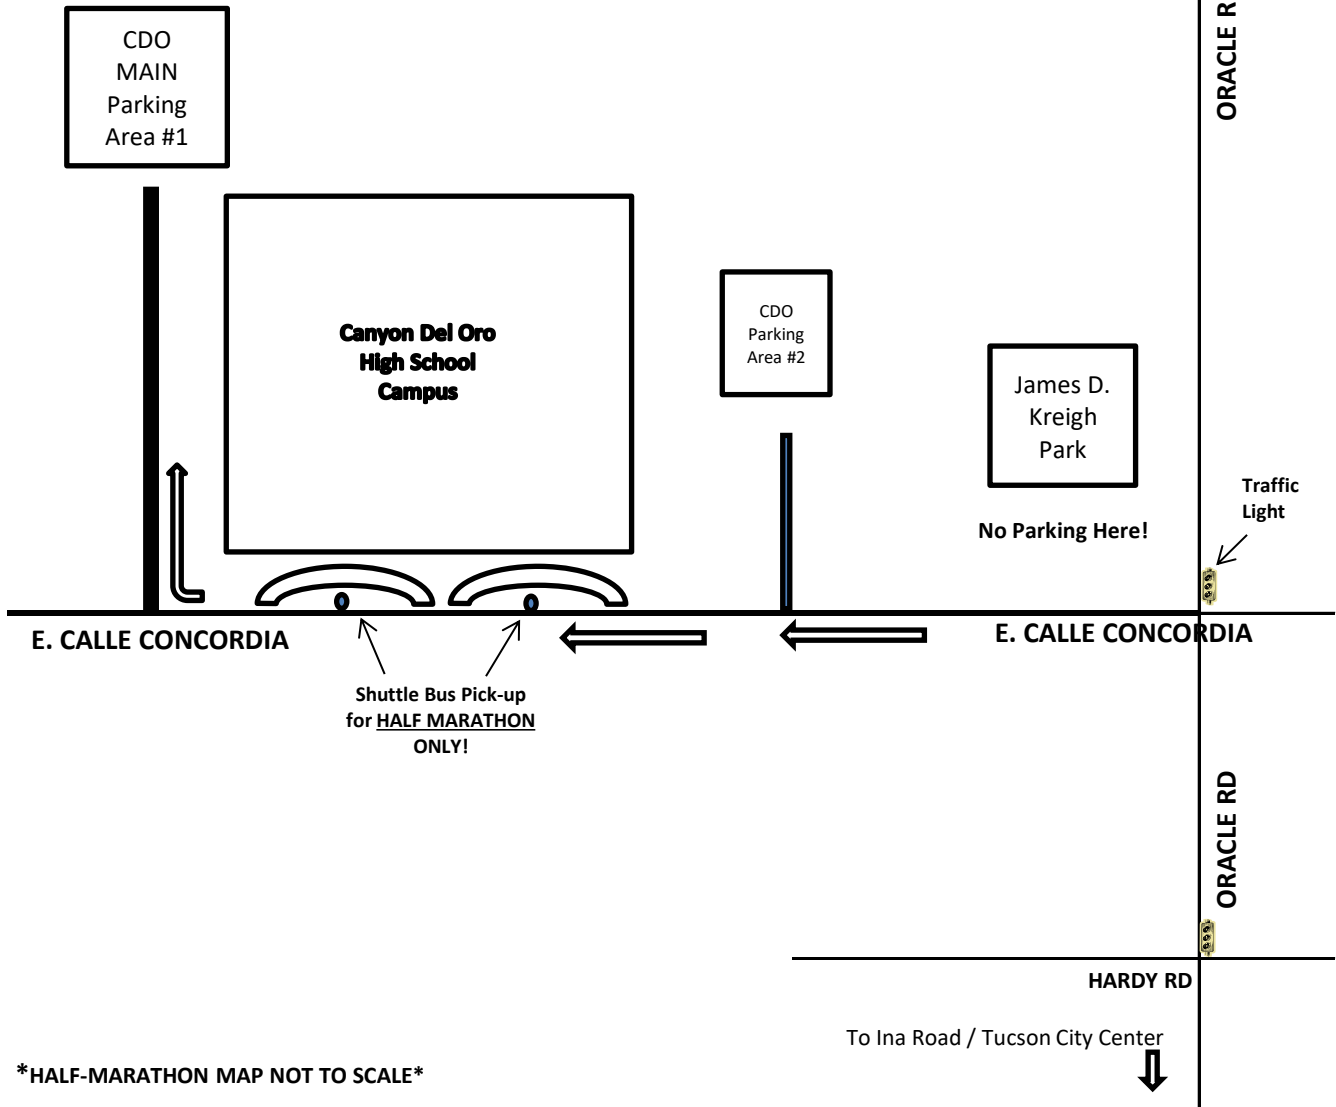

From **Oracle Road**, turn West onto **Calle Concordia**, passing James Kreigh Park (on your right). Just after the Park, you will see Canyon Del Oro High School, on the right. There are 2 parking lots at CDO H.S. Please pass the school building and turn right into the driveway on the west side of the school. The lot on the east side (next to Kreigh Park) is only for overflow parking. Please follow the instructions of the parking officials. After parking your vehicle, walk to the bus pick-up areas located on the south side of the High School building on Calle Concordia.