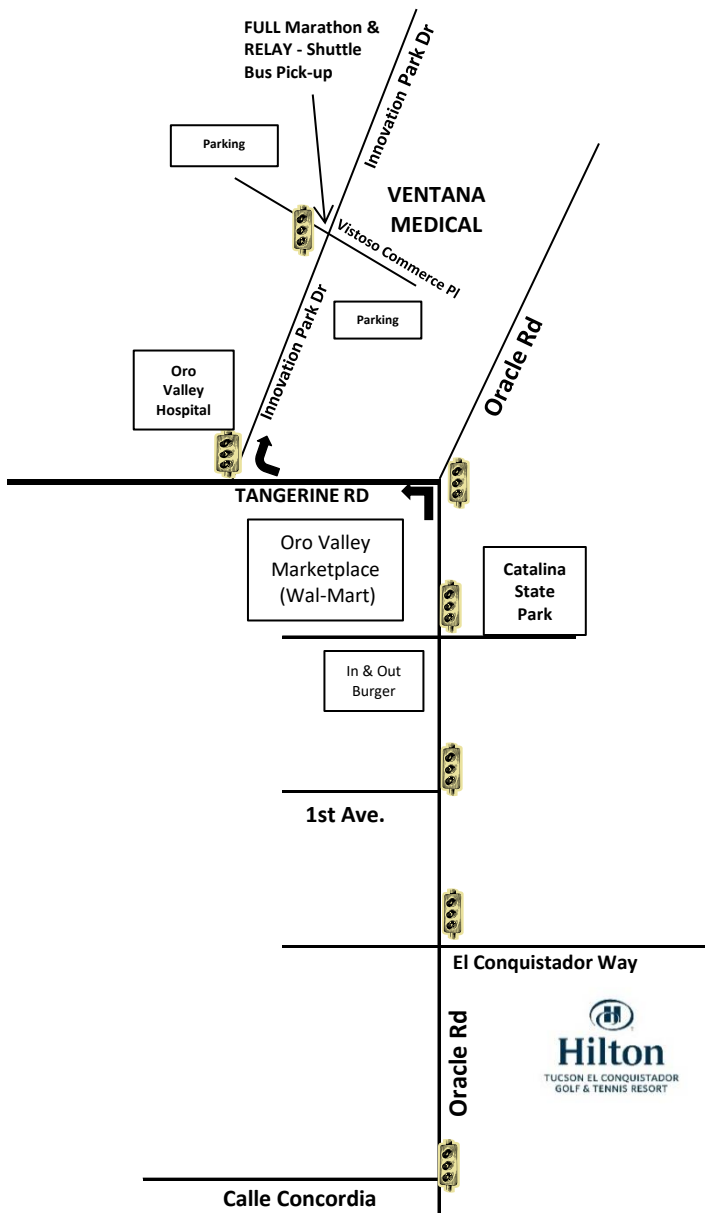

FULL MARATHON & RELAY PARKING ONLY
AT VENTANA MEDICAL SYSTEMS

1910 E. Innovation Park Drive, Oro Valley, AZ 85755

Buses will pick up runners for the Full Marathon & Marathon Relay, at Ventana Medical Systems parking lots.

Buses depart from **4:40am**; the last bus will depart at **5:20am**.

PLEASE DO NOT WAIT FOR THE LAST BUS AS SPACE WILL BE LIMITED!

DIRECTIONS TO FULL MARATHON & RELAY SHUTTLE PARKING @ VENTANA

MEDICAL (from Tucson and the Race Expo/Hilton El Conquistador Resort): go north on Oracle Road to Tangerine Road (light), turn left (west) onto Tangerine. Turn right at the first traffic light, onto Innovation Park Drive, just before Northwest Hospital. Proceed up the hill, past the hospital, about half a mile to Vistoso Commerce Pl. Parking lots will be on the right and left side of the road. Buses pick-up Full Marathon & Relay runners at the entrance to Ventana Medical at the intersection of Innovation Park Dr. & Vistoso Commerce Pl.

FIRST BUS DEPARTS AT 4:40AM
LAST BUS DEPARTS AT 5:20AM!

****FULL MARATHON & RELAY MAP NOT TO SCALE**