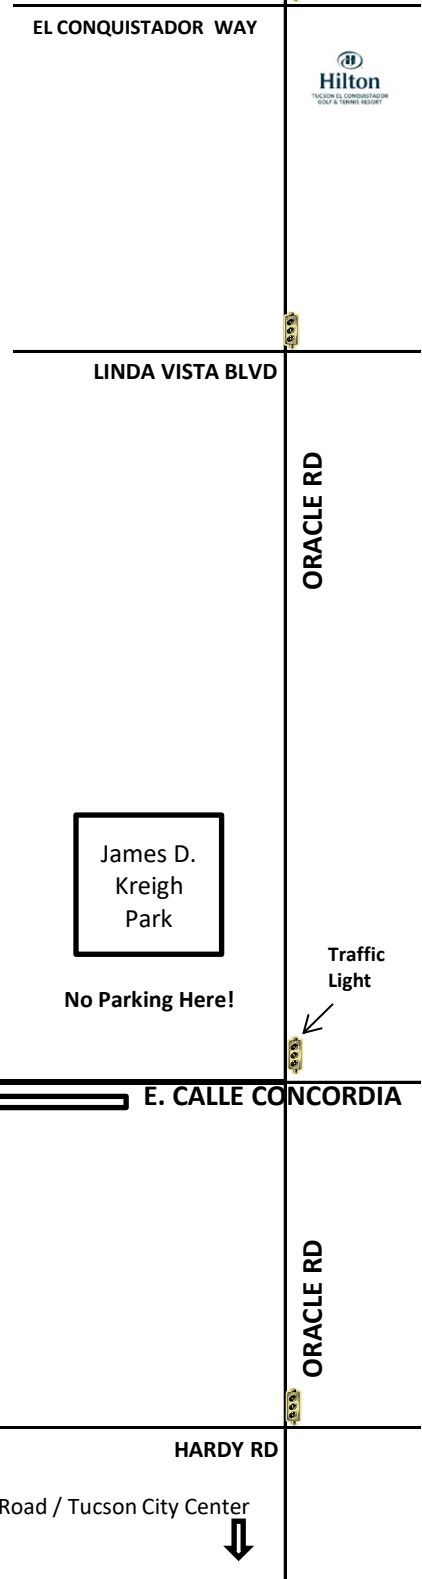

DAMASCUS BAKERIES HALF MARATHON
SHUTTLE PARKING MAP - CDO HIGH SCHOOL
25 W. Calle Concordia, Oro Valley, AZ 85704
Race Start Time: 7:30am

HALF MARATHON PARKING ONLY (at Canyon Del Oro HS):

From **Oracle Road**, turn West onto **Calle Concordia**, passing James Kreigh Park (on your right). Just after the Park, you will see Canyon Del Oro High School on the right. There are 2 parking lots at CDO H.S. The first lot is just before the school building (on the east side), and the second lot is just after the school building (on the west side).

Please follow the instructions of the parking officials. After parking your vehicle, walk to the bus pick-up areas located on the south side of the High School building on Calle Concordia.

**Buses depart from 5:15am - 5:40am!

HALF-MARATHON MAP NOT TO SCALE