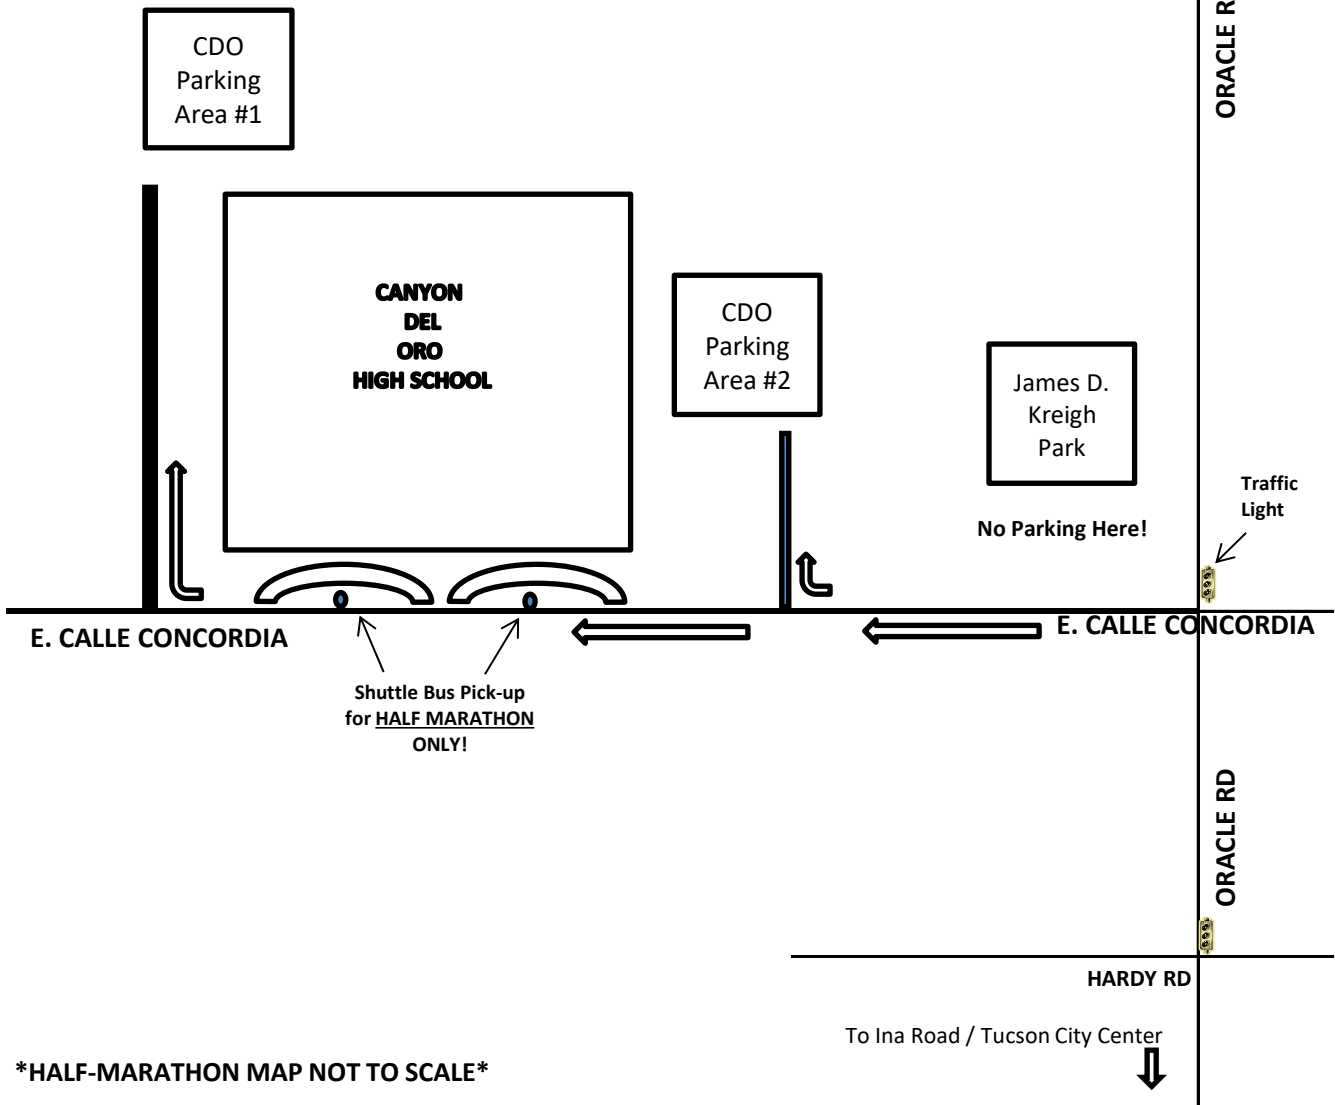

DAMASCUS BAKERIES HALF MARATHON
SHUTTLE PARKING MAP - CDO HIGH SCHOOL
25 W. Calle Concordia, Oro Valley, AZ 85704
Race Start Time: 7:30am

HALF MARATHON PARKING ONLY (at Canyon Del Oro HS):

From **Oracle Road**, turn West onto **Calle Concordia**, passing James Kreigh Park (on your right). Just after the Park, you will see Canyon Del Oro High School on the right. There are 2 parking lots at CDO H.S. The first lot is just before the school building (on the east side), and the second lot is just after the school building (on the west side).

Please follow the instructions of the parking officials. After parking your vehicle, walk to the bus pick-up areas located on the south side of the High School building on Calle Concordia.

**Buses depart from 5:15am - 5:40am!

HALF-MARATHON MAP NOT TO SCALE