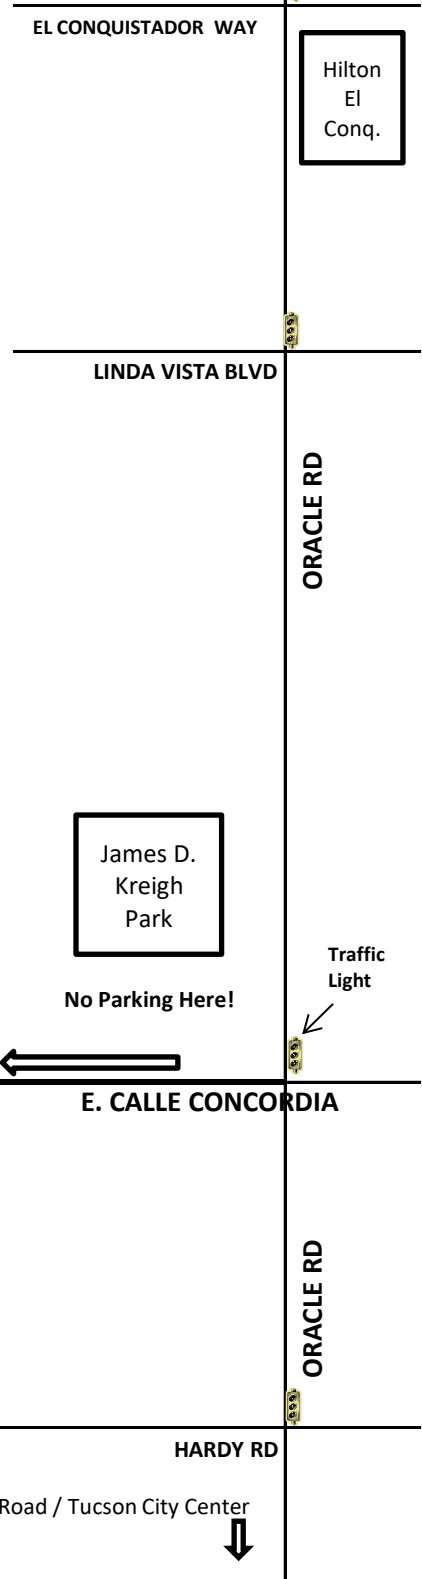

**DAMASCUS BAKERIES HALF MARATHON**  
**CDO HIGH SCHOOL - SHUTTLE PARKING MAP**  
 25 W. Calle Concordia, Oro Valley, AZ 85704

**HALF MARATHON PARKING ONLY:**

From **Oracle Road**, turn West onto **Calle Concordia**, passing James Kreigh Park (on your right). Just after the Park, you will see Canyon Del Oro High School on the right. There are 2 parking lots at CDO H.S. The first lot is just before the school building (on the east side), and the second lot is just after the school building (on the west side). Please follow the instructions of the parking officials. After parking your vehicle, walk to the bus pick-up areas located on the south side of the High School building on Calle Concordia.

\*\*Buses depart from 4:40am - 5:20am!

\*HALF-MARATHON MAP NOT TO SCALE\*