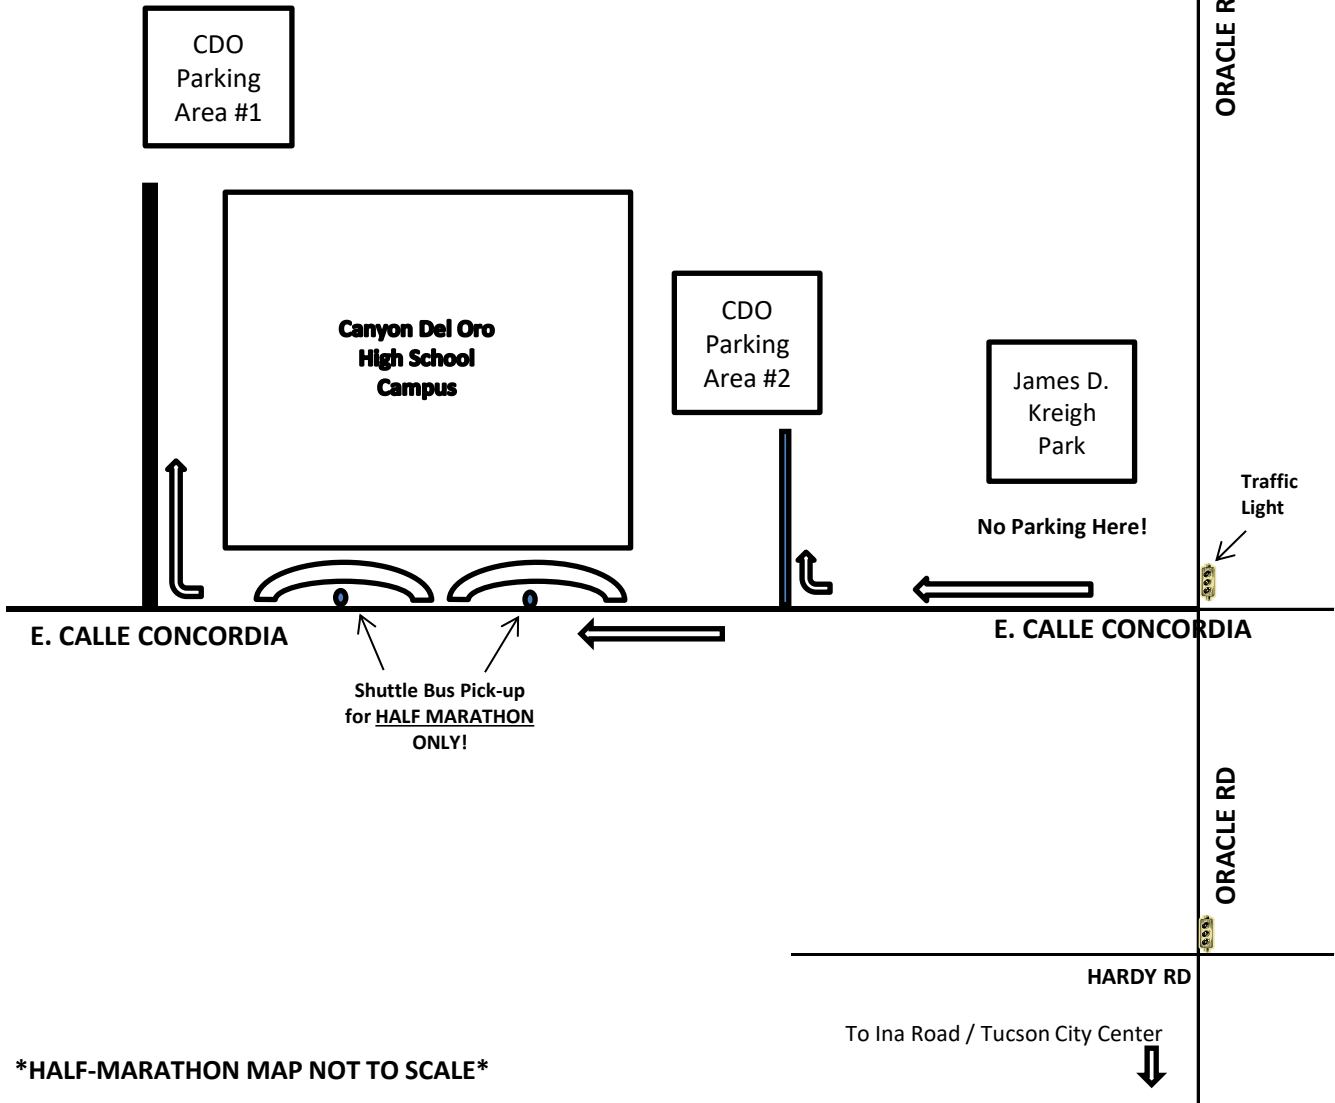

**DAMASCUS BAKERIES HALF MARATHON**  
**CDO HIGH SCHOOL - SHUTTLE PARKING MAP**  
 25 W. Calle Concordia, Oro Valley, AZ 85704

**HALF MARATHON PARKING ONLY:**

From **Oracle Road**, turn West onto **Calle Concordia**, passing James Kreigh Park (on your right). Just after the Park, you will see Canyon Del Oro High School on the right. There are 2 parking lots at CDO H.S. The first lot is just before the school building (on the east side), and the second lot is just after the school building (on the west side). Please follow the instructions of the parking officials. After parking your vehicle, walk to the bus pick-up areas located on the south side of the High School building on Calle Concordia.

\*\*Buses depart from 4:40am - 5:20am!

\*HALF-MARATHON MAP NOT TO SCALE\*