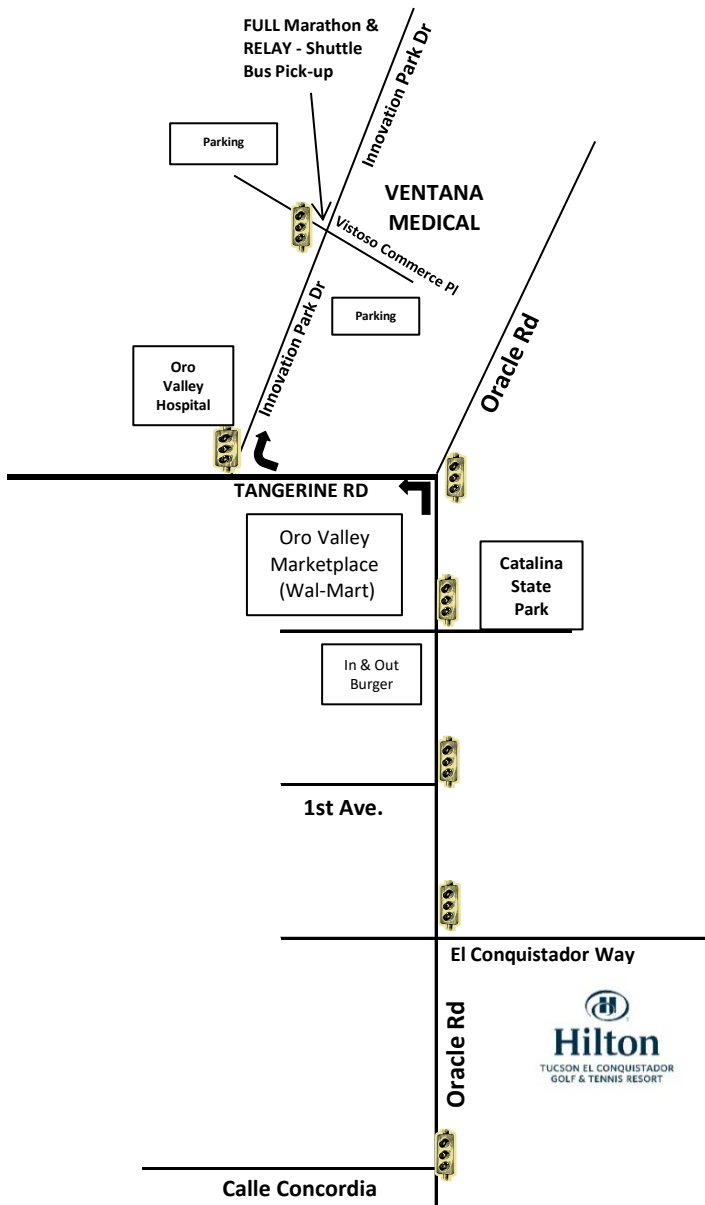

FULL MARATHON & RELAY PARKING ONLY
AT VENTANA MEDICAL SYSTEMS

1910 E. Innovation Park Drive, Oro Valley, AZ 85755

Buses will pick up runners for the Full Marathon & Marathon Relay, at Ventana Medical Systems parking lots, starting at **4:40am**; the last bus will depart at **5:20am**. PLEASE DO NOT WAIT FOR THE LAST BUS AS SPACE WILL BE LIMITED!

DIRECTIONS TO FULL MARATHON & RELAY SHUTTLE PARKING @ VENTANA

MEDICAL (from Tucson and the Race Expo/Hilton El Conquistador Resort): go north on Oracle Road to Tangerine Road (light), turn left (west) onto Tangerine. Turn right at the first traffic light, onto Innovation Park Drive, just before Northwest Hospital. Proceed up the hill, past the hospital, about half a mile to Vistoso Commerce Pl. Parking lots will be on the right and left side of the road. Buses pick-up Full Marathon & Relay runners at the entrance to Ventana Medical at the intersection of Innovation Park Dr. & Vistoso Commerce Pl.

THE LAST BUS DEPARTS AT 5:20AM!

****FULL MARATHON & RELAY MAP NOT TO SCALE**