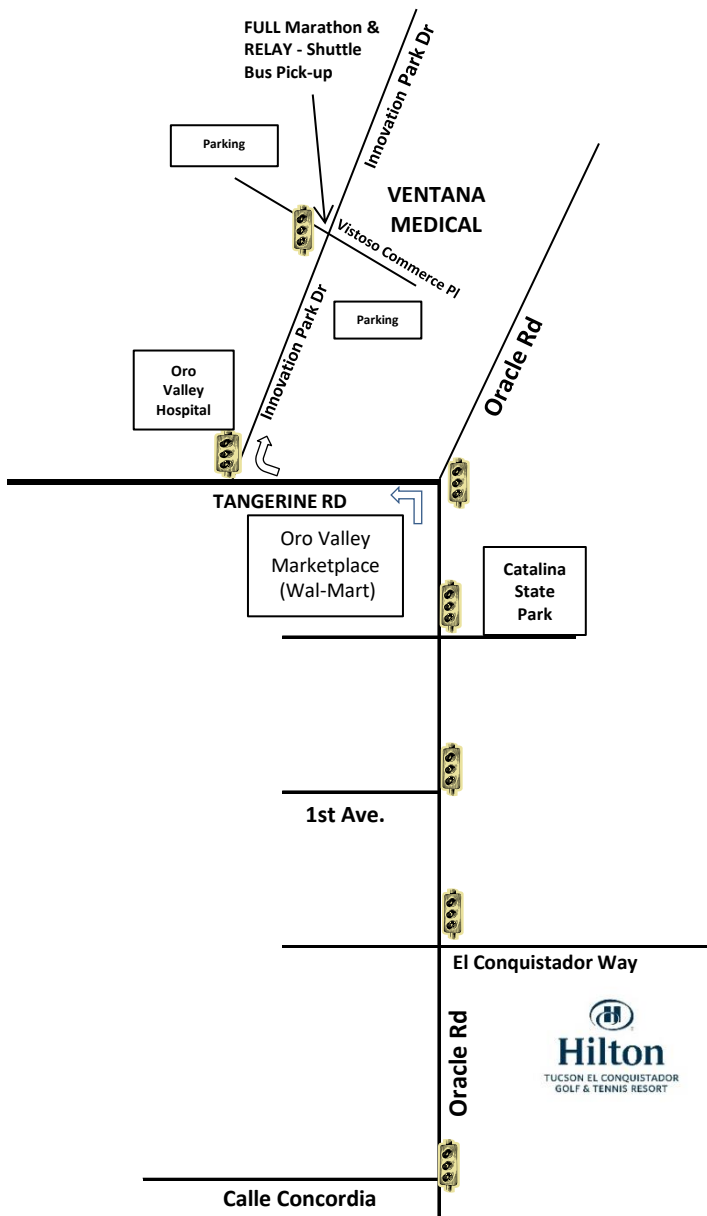

FULL MARATHON & RELAY PARKING ONLY
AT VENTANA MEDICAL SYSTEMS

1910 E. Innovation Park Drive, Oro Valley, AZ 85755

Buses will pick up runners for the Full Marathon & Marathon Relay, at Ventana Medical Systems parking lots, starting at **4:40am**; the last bus will depart at **5:20am**. PLEASE DO NOT WAIT FOR THE LAST BUS AS SPACE WILL BE LIMITED!

DIRECTIONS TO FULL MARATHON & RELAY SHUTTLE PARKING @ VENTANA MEDICAL

(from Tucson and the Race Expo/Hilton El Conquistador Resort): go north on Oracle Road to Tangerine Road (light), turn left (west) onto Tangerine. Turn right at the first traffic light, onto Innovation Park Drive, just before Northwest Hospital. Proceed up the hill, past the hospital, about half a mile to Vistoso Commerce Pl. Parking lots will be on the right and left side of the road. Buses pick-up Full Marathon & Relay runners at the entrance to Ventana Medical at the intersection of Innovation Park Dr. & Vistoso Commerce Pl.

THE LAST BUS DEPARTS AT 5:20AM!

****FULL MARATHON & RELAY MAP NOT TO SCALE**