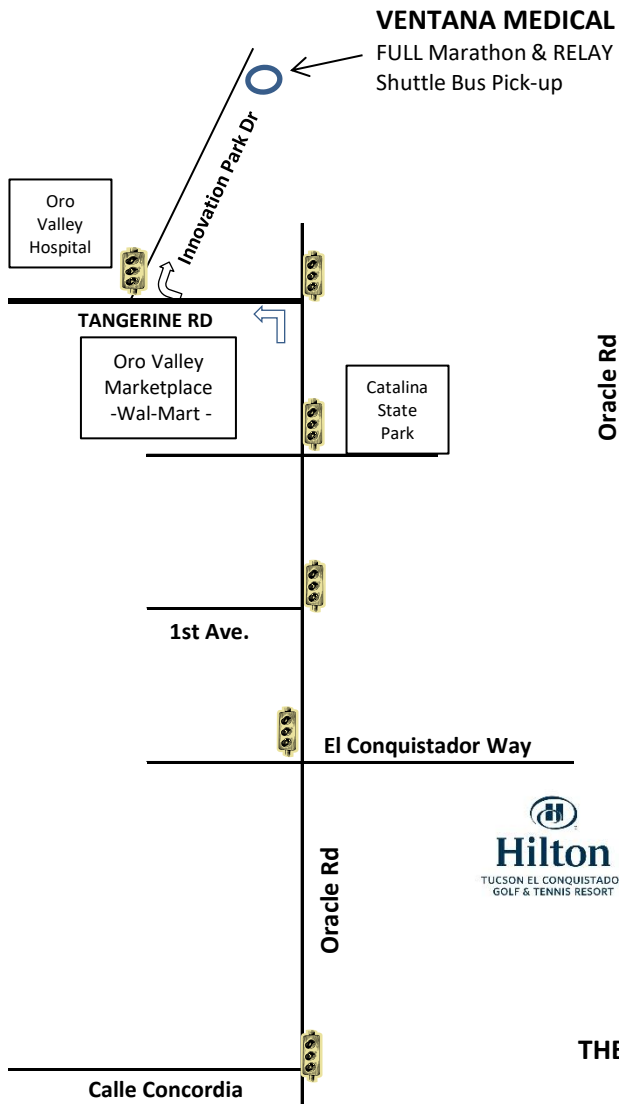

**FULL MARATHON & RELAY PARKING ONLY**  
**AT VENTANA MEDICAL SYSTEMS**

*1910 E. Innovation Park Drive, Oro Valley, AZ 85755*

Buses will pick up runners for the Full Marathon & Marathon Relay, at Ventana Medical Systems parking lots, starting at **4:40am**; the last bus will depart at **5:20am**. PLEASE DO NOT WAIT FOR THE LAST BUS AS SPACE WILL BE LIMITED!

**DIRECTIONS TO FULL MARATHON & RELAY SHUTTLE PARKING @ VENTANA**

**MEDICAL** (from Tucson and the Race Expo/Hilton El Conquistador Resort): go north on Oracle Road to Tangerine Road (light), turn left (west) onto Tangerine. Turn right at the first traffic light, onto Innovation Park Drive, just before Northwest Hospital. Proceed up the hill, past the hospital, about half a mile and the parking lots will be on the left. Buses will pick up Full Marathon & Relay runners at the entrance to Ventana Medical.

**THE LAST BUS DEPARTS AT 5:20AM!**

**\*\*FULL MARATHON & RELAY MAP NOT TO SCALE**