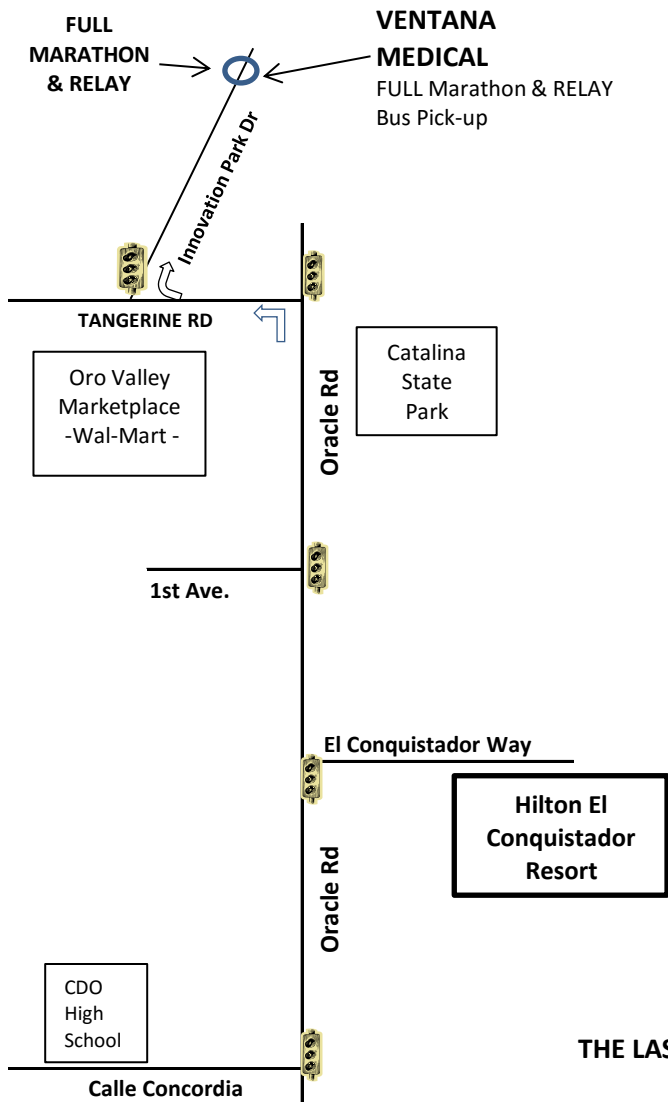

FULL MARATHON & RELAY PARKING ONLY AT VENTANA MEDICAL SYSTEMS

1910 E. Innovation Park Drive, Oro Valley, AZ 85755

Buses will pick up runners for the Full Marathon & Marathon Relay starting at **4:45am**; the last bus will depart at **5:20am**. PLEASE DO NOT WAIT FOR THE LAST BUS AS SPACE WILL BE LIMITED!

DIRECTIONS TO FULL MARATHON & RELAY SHUTTLE PARKING @ VENTANA

MEDICAL (from Tucson and the Race Expo/Hilton El Conquistador Resort): go north on Oracle Road to Tangerine Road (light), turn left (west) onto Tangerine. Turn right at the first traffic light, onto Innovation Park Drive, just before Northwest Hospital. Proceed up the hill, past the hospital, about half a mile and the parking lots will be on the left. Buses will pick up Full Marathon & Relay runners at the entrance to Ventana Medical.

THE LAST BUS DEPARTS AT 5:20AM!

****MAP NOT TO SCALE**